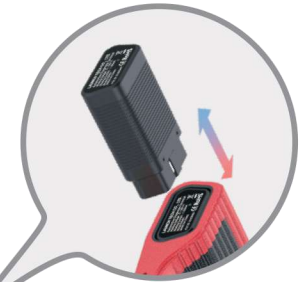

X-431 PRO v4.0

Bestseller for years, classic PRO with new design is going to create a new experience!

Full System Diagnosis

11 Special Functions

Remote Diagnosis

One-Click Upgrade

Software

- Full vehicle system coverage of over 110 brands
- Auto ID VINs in seconds
- 11 special functions
- Remote diagnosis
- Compatible with immobilizer and WiFi printer.
- Integrated database with comprehensive vehicle service and repair information
- Diagnostic records and reports to be stored in the cloud
- Integrated lookup table of vehicle coverage
- One-click upgrade and silent install of software

Hardware

- Android 7.0 operating system with four-core processor for fast and reliable operation
- 8-inch touch screen display with high resolution
- TYPE C interface
- DBSCar IV VCI with stable Bluetooth connectivity
- Push Push connector

Product Parameters

OS	Android 7.0	Storage	32GB
CPU	1.3GHz 4-core	Camera	rear 5 mega pixels
Memory	2G	Dimension (mm)	226x203x43.6
Display	8-inch screen, 1280x800	Working Temperature	0°C - 50°C