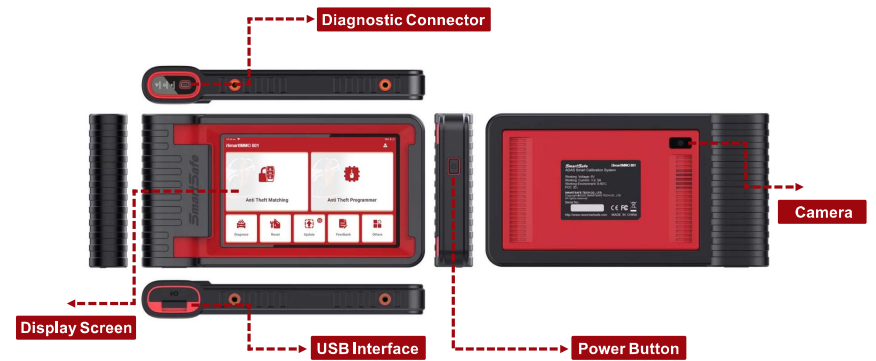

iSmartIMMO 801

Professional vehicle anti-theft matching programming tool

Features

- Perfect combination of diagnostic equipment and anti-theft programmer, including anti-theft matching, anti-theft programmer, diagnosis, maintenance and other multi-functional modules, one machine with multi-function, high cost performance
- Integrated key matching / copy, Vehicle anti-theft chip read-write, Vehicle computer read-write and other functions, read-write data quickly and accurately
- Professional industrial design, push to push structure joint warehouse design joint is not easy to lose
- Closed Android 10 customized system, system running more smoothly

Main Functions

Anti-theft Matching

Anti-theft Programmer

Diagnose

Reset

Update

Feedback

iSmartIMMO 801			
Host		VCI	
CPU	4 Core 1.8GHz	Working voltage	12V
System	Android 10	Working current	≤60 mA
Memory	4 GB	Input voltage	9~18V DC
Storage	64 GB	Communication	BT、USB
Display	8 inch	Working temperature	0~45°C
Resolution	1280*800	Storage temperature	-10~60°C
Battery capacity	6300mAh/7.6V		
Camera	8MP		
Wi-Fi	2.4GHz/5GHz		
Working temperature	0~45°C		
Storage temperature	-10~60°C		