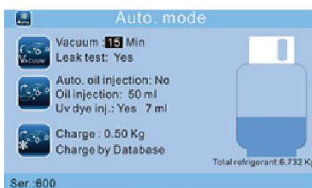

It recycles and reuses the A/C R134a gas, instead of discharging A/C gas direct into atmosphere and polluting the universe. It is also used to identify the leakage in the A/C system.

Features

- Ergonomic design and user friendly interface
- Inbuilt vehicle database with regular update
- Inbuilt UV dye injection to identify the minor leaks.
- Vacuum Leak test function to identify the major leaks.
- Supports flushing option (Uni & bidirectional)
- Inbuilt thermal printer and heater band
- Quick recharging option-saves time and labor
- Pressurization to speedup used oil discharge
- Reliable hard ware and heavy duty compressor
- Innovative hand valve free design with condenser And cooling fans
- Highly efficient oil & gas separator
- Precise gas recovery in minutes time

Functions

- Recovery
- Vacuum
- Oil injection
- Charge
- Fully Auto mode
- Flushing
- UV Dye injection
- Vacuum leak test

Vehicle Database

Auto Mode

Charging Port

Self Equipment Diagnose

Specification

- Input power : AC220V \pm 10%~50/60Hz
- Compressor power : 3/8HP
- Average gas state refrigerant recovery speed : 250g/min
- Recovery rate : 97%
- Vacuum pump capacity : 60L/min
- Drier-filter capacity : 600ml
- Accuracy of gas cylinder load cell : \pm 10g
- Accuracy of oil bottle load cell : \pm 5g
- Gas cylinder capacity : 10KG
- New/used oil bottle capacity : 250m
- Max Pressure : 20 bar
- Charge speed : 2KG/min (Max.)
- LCD display : 4.3-inch,TFT full color
- High pressure gauge range : 1~30bar
- Low pressure gauge range : 1~16bar
- Dimension : 710*640*1190mm