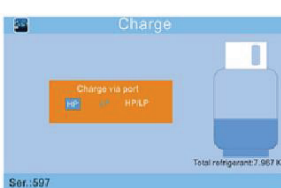

It recycles and reuses the A/C R134a gas, instead of discharging A/C gas direct into atmosphere and polluting the universe. It is also used to identify the leakage in the A/C system.

Features

- Ergonomic design and user friendly interface
- Inbuilt vehicle database with regular update
- Inbuilt UV dye injection to identify the minor leaks.
- Vacuum Leak test function to identify the major leaks.
- Supports flushing option (Uni & bidirectional)
- Inbuilt thermal printer and heater band
- Quick recharging option-saves time and labor
- Pressurization to speedup used oil discharge
- Reliable hard ware and heavy duty compressor
- Innovative hand valve free design with condenser And cooling fans
- Highly efficient oil & gas separator
- Precise gas recovery in minutes time

Functions

- Recovery
- Vacuum
- Oil injection
- Charge
- Fully Auto mode
- Flushing
- UV Dye injection
- Vacuum leak test

Vehicle Database

Auto Mode

Charging Port

Self Equipment Diagnose

Specification

- Input power : AC220V \pm 10%~50/60Hz
- Compressor power : 3/8HP
- Average gas state refrigerant recovery speed : 250g/min
- Recovery rate : 97%
- Vacuum pump capacity : 60L/min
- Drier-filter capacity : 600ml
- Accuracy of gas cylinder load cell : \pm 10g
- Accuracy of oil bottle load cell : \pm 5g
- Gas cylinder capacity : 10KG
- New/used oil bottle capacity : 250m
- Max Pressure : 20 bar
- Charge speed : 2KG/min (Max.)
- LCD display : 4.3-inch,TFT full color
- High pressure gauge range : 1~30bar
- Low pressure gauge range : 1~16bar
- Dimension : 710*640*1190mm