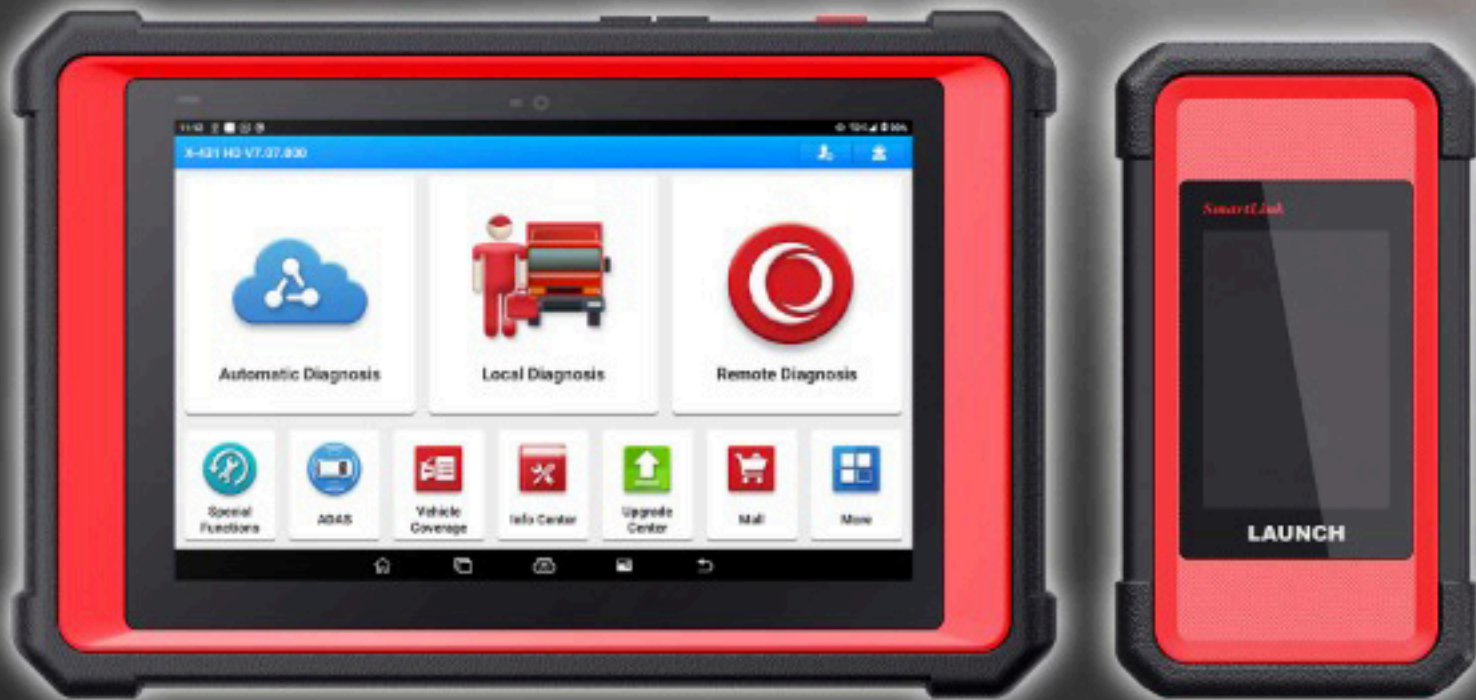

LAUNCH

X-431 PAD V LINK HD

DESIGNED FOR COMMERCIAL VEHICLES REPAIRING & DIAGNOSTICS

SPECIFICATION **Tablet**

OPERATING SYSTEM Android 7.1	CPU Qualcomm MSM8953 2.0GHz, Octa-core	MEMORY 4GB
DISPLAY 10.1", 1920*1200	CAMERA Rear 13MP, Front 8MP	STORAGE 128GB
BATTERY 3.8V/9380mAh QC3.0	DIMENSION 320*211*46(mm)	
WI-FI 2.4GHz/5GHz	INTERFACE USB Type C/USB 2.0 Type A /Micro-SIM slot(LTE version)	

SPECIFICATION **SmartLink C V2.0**

DISPLAY 3.95", 320*480	STORAGE 8GB
MEMORY 256MB	WORKING VOLTAGE 9V DC-36V DC
INTERFACE DB15, Type B USB, RJ45, DC	DIMENSION 200*110*47(mm)
COMMUNICATION Local Diagnosis: Wi-Fi / BT/USB Smartlink Remote Diagnosis: Wi-Fi / Ethernet