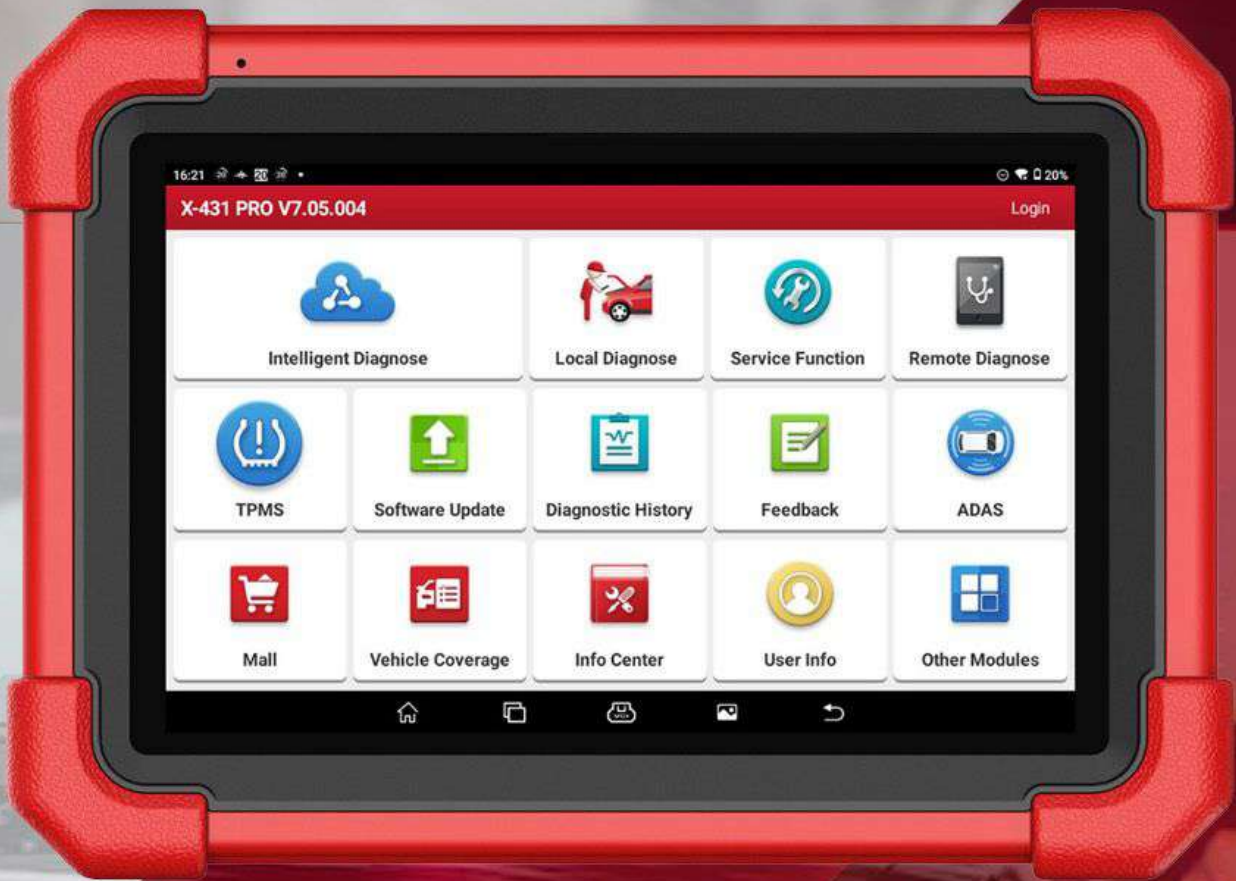

# LAUNCH

Create - Change

# X-431 PRO SE

WWW.LAUNCHMENA.COM

**PRODUCTS DESCRIPTION**

Operation System	Android 10.0
Processor	Quad-core 2.0GHz
Memory	4GB RAM & 64GB On-board Memory
Display	8-inch LCD Touchscreen (1280*800)
Battery	6300MAH
WIFI	2.4GHz/5GHz
Operating Temp	0 to 50°C
Dimensions(W*H*D)	228*160*37.4(mm)

## INTELLIGENT DIAGNOSIS

MAKE VEHICLE DIAGNOSIS MORE EFFECTIVE & SMARTER

Auto VIN

Quickly Identify Vehicle And Perform Diagnosis.

Guided Functions

Step-by-step Guidance Eases Tricky Repair.

Diagnostic History